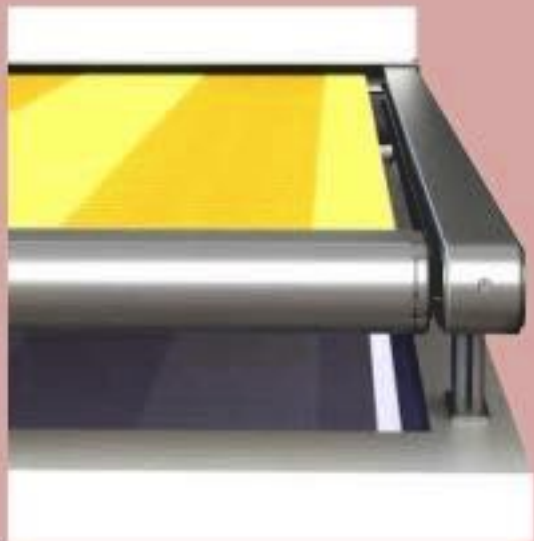

A photograph of a covered patio area. A person is sitting in a blue wicker chair, looking at a book. The patio is paved with reddish-brown tiles. There are two large, spiky, yellow-green plants in the foreground. In the background, there is a brick wall and a large glass door leading into a house. The text 'SERREZONWERING' is overlaid in white, bold, uppercase letters within a white rectangular border.

SERREZONWERING

Montagesteun H

Opties

**ZIJGELEIDING
MET RITS**